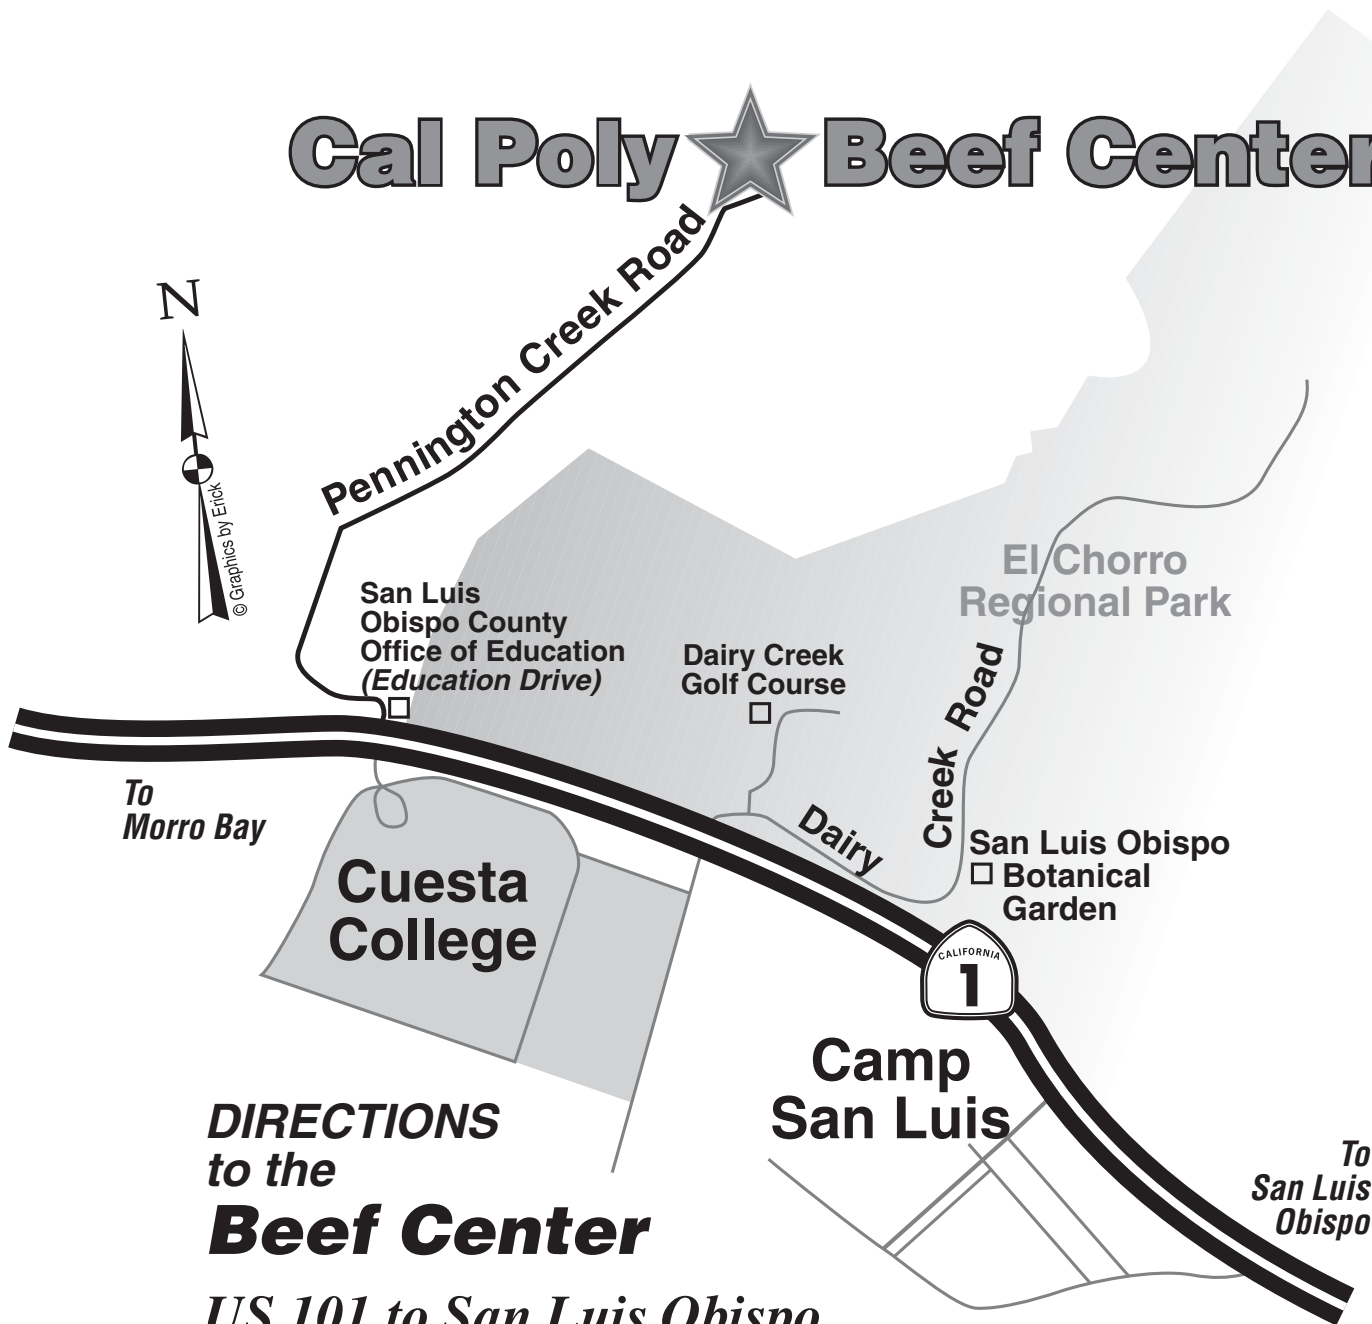

Cal Poly ★ Beef Center

DIRECTIONS ***to the*** ***Beef Center***

US 101 to San Luis Obispo...

Exit US 101 at Santa Rosa St. (Hwy. 1); head north toward Morro Bay. Continue past Cal Poly, the California Mens Colony and Camp San Luis Obispo. At the second entrance to Cuesta College, turn right onto Education Drive. Follow road around the County Office of Education to where it turns into Pennington Creed Road. Go straight back over bridge to the brand new Cal Poly Beef Center.